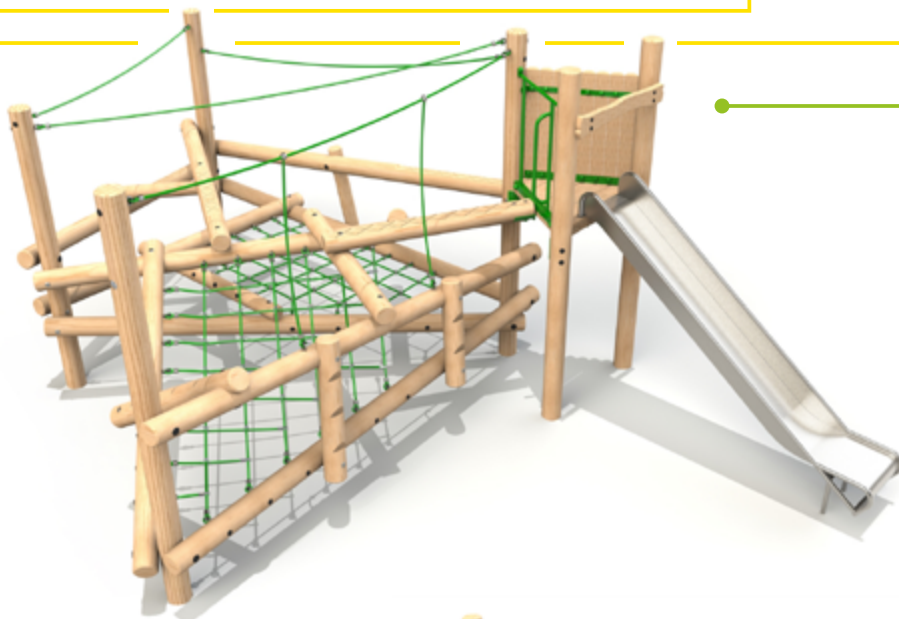

### Features:

- Climb Net
- Scramble Logs
- Balance Beams
- Support Ropes
- Uniquely Patterned Timbers

**CLAMBERSTACK 3 - £11,815** Excl. VAT  
Width: **3982mm**  
Height: **2700mm**  
Free Fall Height: **1500mm**

### Features:

- Climbing Posts
- Climb Nets
- Scramble Logs
- Balance Beams
- Support Ropes
- Uniquely Patterned Timbers

SCHOOL  
PLAYGROUND  
SPECIALISTS

The School Playground Specialists | Broughton | Chester | CH4 0FX  
info@playgrounds.school | 01244 267685 | schoolplaygroundspecialists.co.uk

## CLAMBERSTACK 3 WITH STAINLESS STEEL SLIDE

- £17,065 Excl. VAT

Length: 9979mm

Width: 9542mm

Free Fall Height: 1600mm