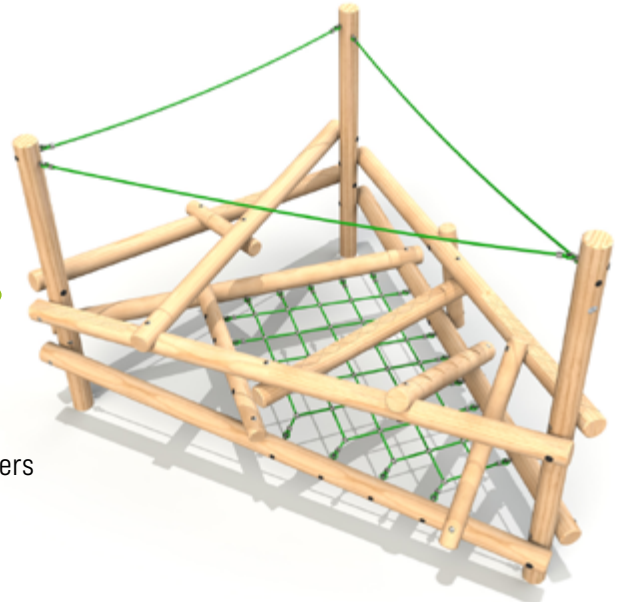

## ClamberStacks

**MIDI - £5,320** Excl. VAT  
Length: **6042mm**  
Width: **5292mm**  
Minimum Safety Surface Area:  
**23.1m<sup>2</sup>**

### Features:

- Climb Nets
- Scramble Logs
- Balance Beams
- Support Ropes
- Uniquely Patterned Timbers

**CLAMBERSTACK 2 - £6,499** Excl. VAT  
Length: **3965mm**  
Width: **3051mm**  
Height: **2700mm**  
Free Fall Height: **1500mm**

### Features:

- Climb Net
- Scramble Logs
- Balance Beams
- Support Ropes
- Uniquely Patterned Timbers

**CLAMBERSTACK 3 - £11,815** Excl. VAT  
Width: **3982mm**  
Height: **2700mm**  
Free Fall Height: **1500mm**