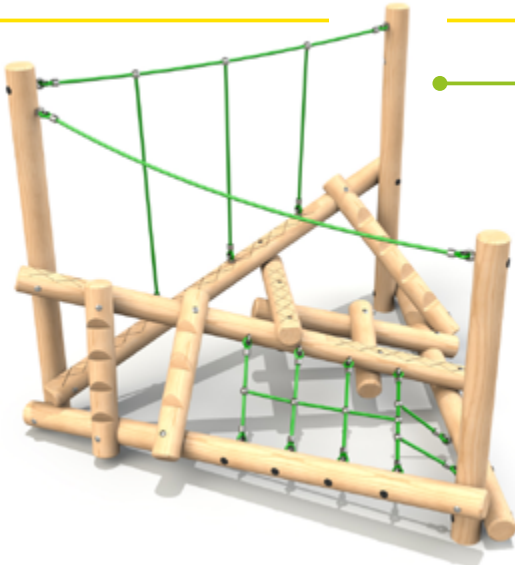

## ClamberStacks

**MIDI - £5,320** Excl. VAT  
Length: **6042mm**  
Width: **5292mm**  
Minimum Safety Surface Area:  
**23.1m<sup>2</sup>**

### Features:

- Climb Nets
- Scramble Logs
- Balance Beams
- Support Ropes
- Uniquely Patterned Timbers

**CLAMBERSTACK 2 - £6,499** Excl. VAT  
Length: **3965mm**  
Width: **3051mm**  
Height: **2700mm**  
Free Fall Height: **1500mm**