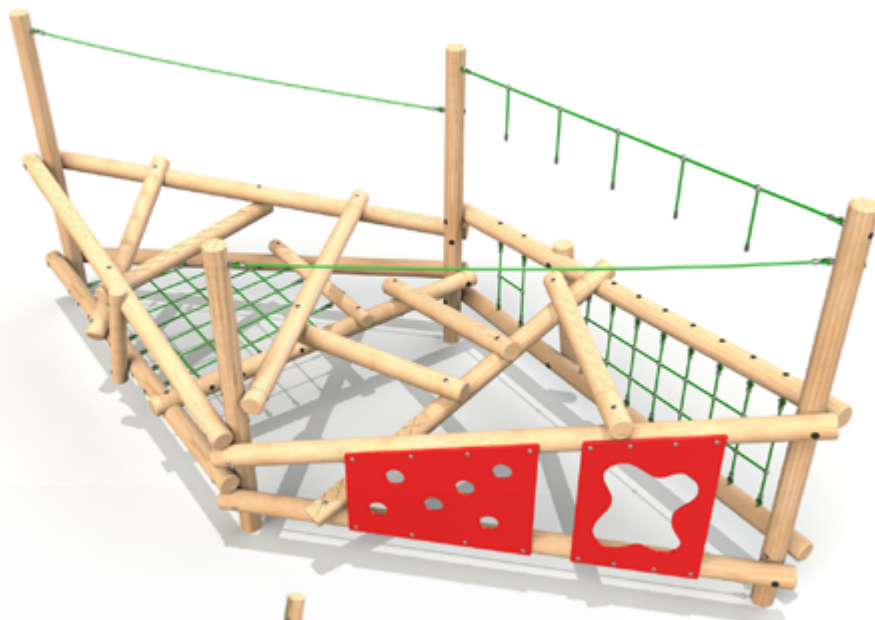

## CLAMBERSTACK 4 - £11,565 Excl. VAT

Length: 6462mm

Width: 3126mm

Height: 2925mm

Free Fall Height: 1500mm

### Features:

- HDPE Climb Wall
- Climb Nets
- Scramble Logs
- Drop Ropes
- Balance Beams
- Support Ropes
- Uniquely Patterned Timbers

## CLAMBERSTACK 5 WITH STAINLESS STEEL SLIDE - £23,065 Excl. VAT

Length: 10302mm

Width: 7672mm

Height: 3000mm

Free Fall Height: 1800mm

Pricing includes - Manufacture,  
delivery and installation into grass.  
\*Prices available for hard dig  
installation and surfacing if required.