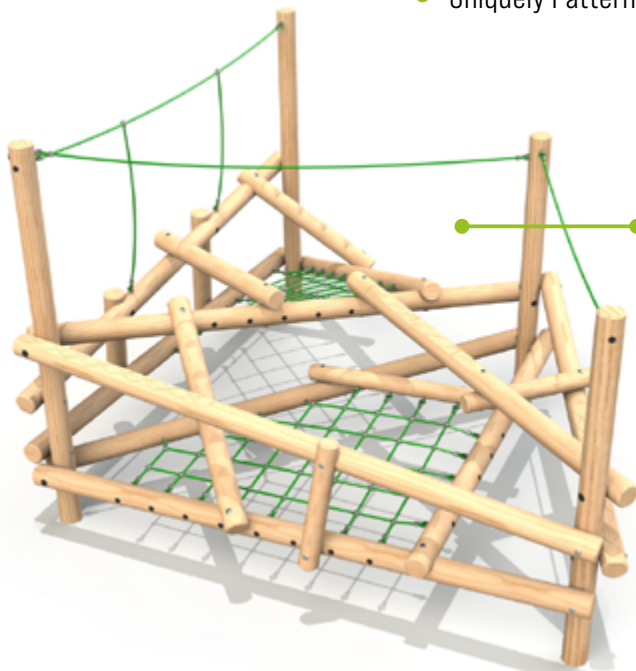

## ClamberStacks

**MIDI - £5,320** Excl. VAT  
Length: **6042mm**  
Width: **5292mm**  
Minimum Safety Surface Area:  
**23.1m<sup>2</sup>**

### Features:

- Climb Nets
- Scramble Logs
- Balance Beams
- Support Ropes
- Uniquely Patterned Timbers

**CLAMBERSTACK 2 - £6,499** Excl. VAT  
Length: **3965mm**  
Width: **3051mm**  
Height: **2700mm**  
Free Fall Height: **1500mm**

### Features:

- Climb Net
- Scramble Logs
- Balance Beams
- Support Ropes
- Uniquely Patterned Timbers

**CLAMBERSTACK 3 - £11,815** Excl. VAT  
Width: **3982mm**  
Height: **2700mm**  
Free Fall Height: **1500mm**