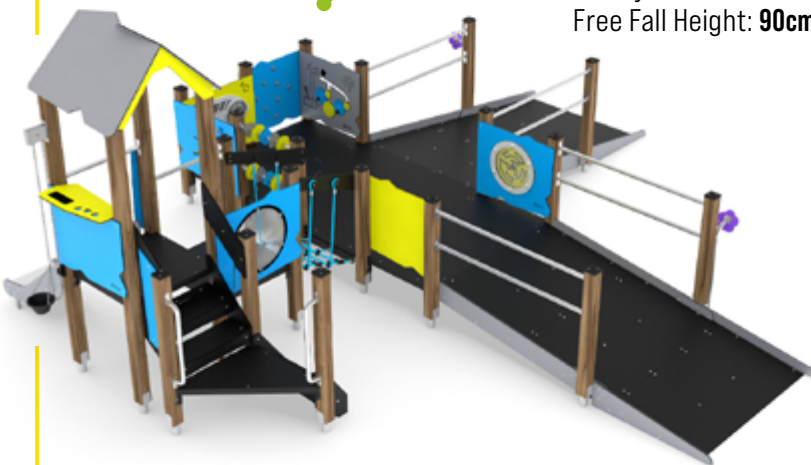

COMBI 4 - (WD1415) - £16,999 Excl. VAT

Length: **615cm**
Width: **395cm**
Total Height: **290cm**
Safety Zone: **47.5m²**
Free Fall Height: **120cm**

Features:

- Two, Stainless Steel Slides
- Rope Bridge
- Climbing Wall
- Spherical Window Viewing Platform
- Rotating Ship's Wheel
- Educational Panels With Moving Elements
- Themed Ship Design
(Other Themes Available)

COMBI 5 - (1710) - £18,999 Excl. VAT

Includes Safety Surfacing

Length: **451cm**
Width: **395cm**
Total Height: **343cm**
Safety Zone: **45.1m²**
Free Fall Height: **200cm**

Features:

- Twin Stainless Steel Slides
- Stainless Steel Firemen's Pole
- Role Play Panel
- Climbing Wall
- Wobble Bridge
- Double Walled Climbing Tube
- Multi-Level Balance Platforms
- Maze Play Panel
- Moveable Educational Game Panel
- Over & Under Bar

COMBI 6 (WD1505) - £18,999 Excl. VAT

Length: **652cm**
Width: **556cm**
Total Height: **277cm**
Safety Zone: **60.9m²**
Free Fall Height: **90cm**

Features:

- Fully Inclusive Wheelchair Accessible Ramps
- Talking Tubes
- Wobble Bridge
- Multi-Platform Steps With Accessible Hand Rails
- Cogs Play Panel
- Spherical Window Viewing Platform
- Inclusive Electronic Musical Play Panel
- Chain Link Drop Bucket
- Educational Panel With Moving Parts
- Numeracy & Literacy Play Panel
- Role Play Panel
- Suitable For 58 Users