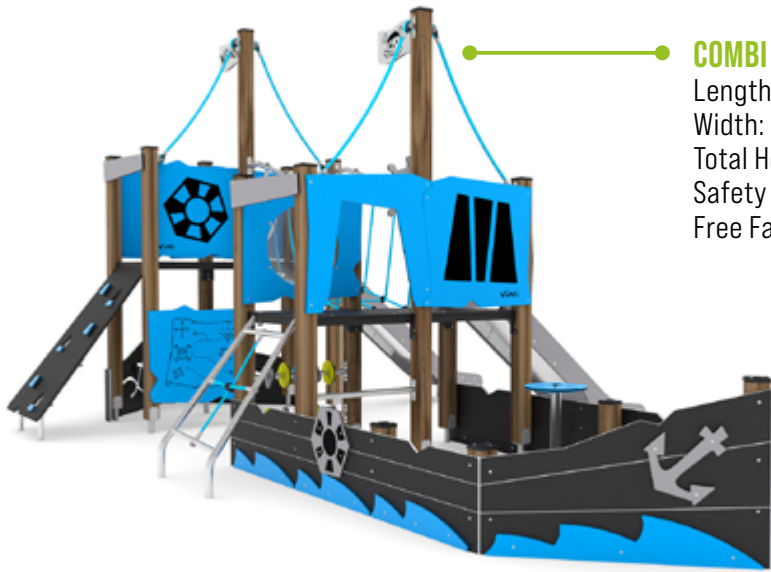

Safety Zone: **45.1 m²**

Free Fall Height: **200cm**

Features:

- Stainless Steel Slide
- Mini Climbing Wall
- Spherical Window Viewing Platform
- Accessible Steps With Handrail
- Ground Level Moveable Play Panel
- Stainless Steel Construction
- HDPE Weather Resistant Panels

COMBI 3 - (3004-1) - £16,999 Excl. VAT

Length: **570cm**

Width: **170cm**

Total Height: **380cm**

Safety Zone: **33.7m²**

Free Fall Height: **150cm**

Features:

- Stainless Steel Slide
- Climbing Wall
- Net Wobble Bridge
- Role Play Panel
- Maze Play Panel
- Musical Play Panel
- Themed Castle Design (Other Themes Available)
- Weather Resistant HDPE Panels
- Moveable Educational Panels

COMBI 4 - (WD1415) - £16,999 Excl. VAT

Length: **615cm**
Width: **395cm**
Total Height: **290cm**
Safety Zone: **47.5m²**
Free Fall Height: **120cm**

Features:

- Two, Stainless Steel Slides
- Rope Bridge
- Climbing Wall
- Spherical Window Viewing Platform
- Rotating Ship's Wheel
- Educational Panels With Moving Elements
- Themed Ship Design
(Other Themes Available)

COMBI 5 - (1710) - £18,999 Excl. VAT

Includes Safety Surfacing

Length: **451cm**
Width: **395cm**
Total Height: **343cm**
Safety Zone: **45.1m²**
Free Fall Height: **200cm**

Features:

- Twin Stainless Steel Slides
- Stainless Steel Firemen's Pole
- Role Play Panel
- Climbing Wall
- Wobble Bridge
- Double Walled Climbing Tube
- Multi-Level Balance Platforms
- Maze Play Panel
- Moveable Educational Game Panel
- Over & Under Bar