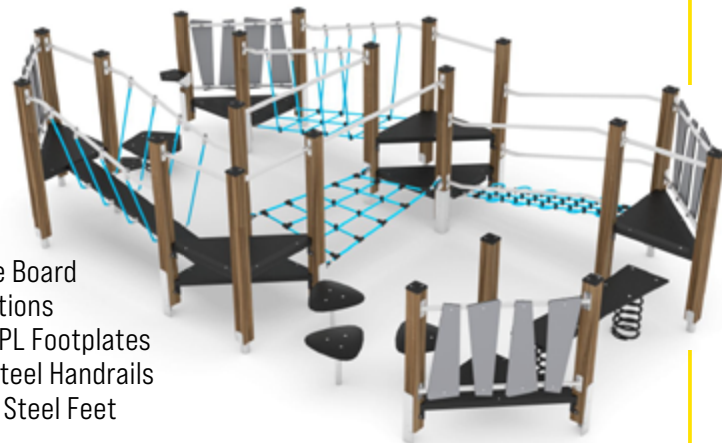

SCHOOL PLAYGROUND SPECIALISTS

SUPPLY & INSTALL OFFERS

Combi Packages

COMBI 1 - (1701) - £11,999 Excl. VAT

Includes Safety Surfacing

Length: **451cm**

Width: **395cm**

Total Height: **343cm**

Safety Zone: **45.1 m²**

Free Fall Height: **200cm**

Features:

- Stainless Steel Slide
- Mini Climbing Wall
- Spherical Window Viewing Platform
- Accessible Steps With Handrail
- Ground Level Moveable Play Panel
- Stainless Steel Construction
- HDPE Weather Resistant Panels

COMBI 2 - (WD1461) - £14,499 Excl. VAT

Length: **535cm**

Width: **306cm**

Total Height: **140cm**

Safety Zone: **44.7m²**

Free Fall Height: **<60cm**

Features:

- Wobbly Bridge
- Steppingstones
- Rope Walkway
- Double Sprung Balance Board
- Ten Individual Play Stations
- Anti-Slip Waterproof HPL Footplates
- Accessible Stainless-Steel Handrails
- Hot Dipped Galvanised Steel Feet

COMBI 3 - (3004-1) - £16,999 Excl. VAT

Length: **570cm**

Width: **170cm**

Total Height: **380cm**

Safety Zone: **33.7m²**

Free Fall Height: **150cm**

Features:

- Stainless Steel Slide
- Climbing Wall
- Net Wobble Bridge
- Role Play Panel
- Maze Play Panel
- Musical Play Panel
- Themed Castle Design (Other Themes Available)
- Weather Resistant HDPE Panels
- Moveable Educational Panels