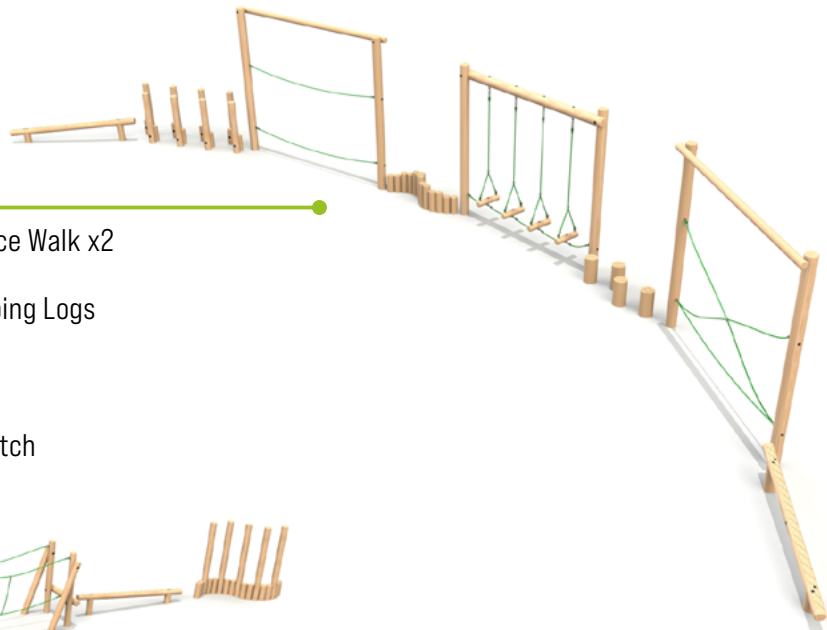

## Trim Trails

● **TRIM TRAIL 1 - £4,999** Excl. VAT  
Total Length: **21m**  
Total width: **1.6m**

### Features:

- Sloping Balance Walk
- Balance Walk
- Drop Rope Traverse
- 200mm Stepping Logs
- Sloping Balance Weave
- Balance Challenge

● **TRAIL 2 - £8,499** Excl. VAT  
Total Length: **21m**  
Total width: **0.64m**

### Features:

- Sloping Balance Walk x2
- Cross Rope
- 200mm Stepping Logs
- Log Rope
- Log Snake
- Rope Walk
- Walk and Stretch

● **TRAIL 3 - £8,499** Excl. VAT  
Total Length: **20m**  
Total Width: **1.3m**