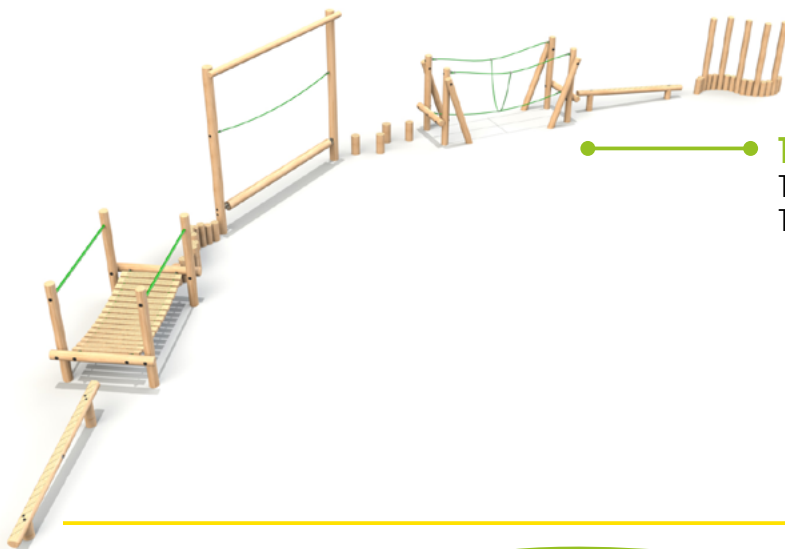

### Features:

- Sloping Balance Walk
- Balance Walk
- Drop Rope Traverse
- 200mm Stepping Logs
- Sloping Balance Weave
- Balance Challenge

● **TRAIL 2 - £8,499** Excl. VAT  
Total Length: **21m**  
Total width: **0.64m**

### Features:

- Sloping Balance Walk x2
- Cross Rope
- 200mm Stepping Logs
- Log Rope
- Log Snake
- Rope Walk
- Walk and Stretch

● **TRAIL 3 - £8,499** Excl. VAT  
Total Length: **20m**  
Total Width: **1.3m**

### Features:

- Sloping Balance Walk x2
- Suspension Bridge
- Log Snake
- Log Roll
- 200mm Stepping Logs
- Burma Bridge
- Log Snake Weaver

SCHOOL  
PLAYGROUND  
SPECIALISTS

The School Playground Specialists | Broughton | Chester | CH4 0FX  
info@playgrounds.school | 01244 267685 | schoolplaygroundspecialists.co.uk