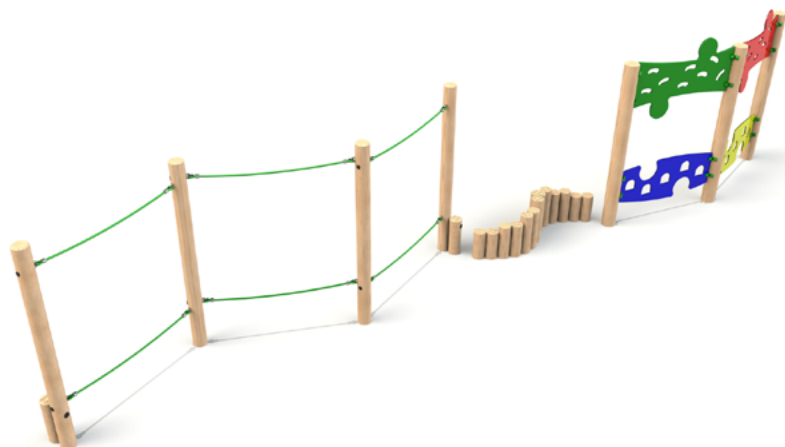

**Features:**

- Tightrope Crossing
- Wobble Bridge
- 200mm Stepping Logs
- Log Roll with Drop Ropes
- Rope Bridge
- Sloping Balance Weave

**TRAIL 6 - £3,499** Excl. VAT  
Total Length: **9.0m**  
Total Width: **0.8m**

**Features:**

- Jigsaw Traverse Wall
- Log Snake
- Slalom Rope Walk

SCHOOL  
PLAYGROUND  
SPECIALISTS

The School Playground Specialists | Broughton | Chester | CH4 0FX  
info@playgrounds.school | 01244 267685 | schoolplaygroundspecialists.co.uk