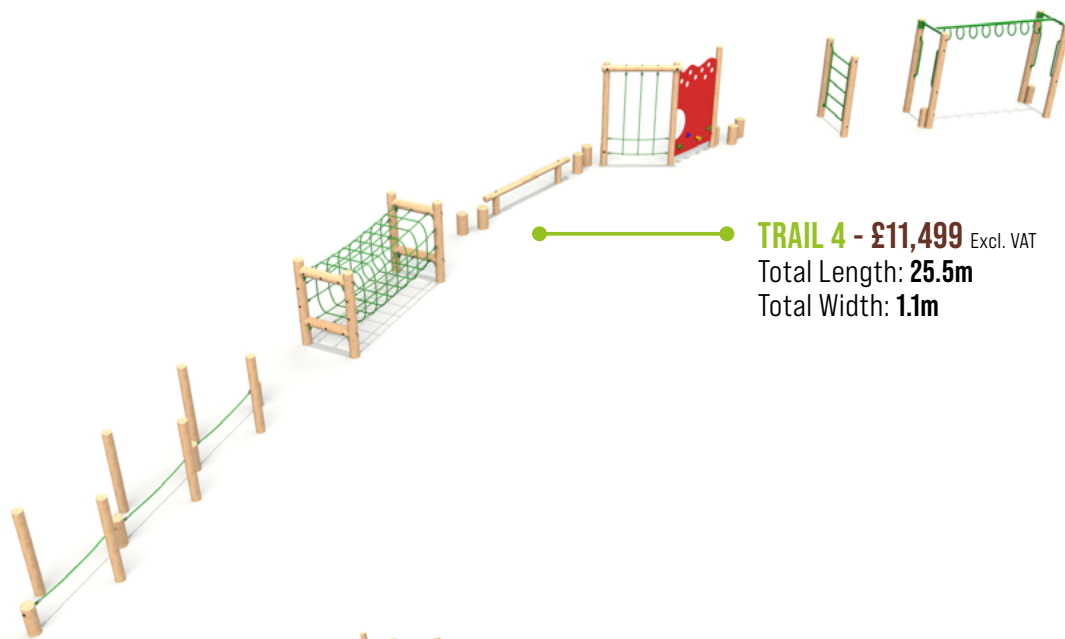

### Features:

- Sloping Balance Walk x2
- Cross Rope
- 200mm Stepping Logs
- Log Rope
- Log Snake
- Rope Walk
- Walk and Stretch

● **TRAIL 3 - £8,499** Excl. VAT  
Total Length: **20m**  
Total Width: **1.3m**

### Features:

- Sloping Balance Walk x2
- Suspension Bridge
- Log Snake
- Log Roll
- 200mm Stepping Logs
- Burma Bridge
- Log Snake Weaver

SCHOOL  
PLAYGROUND  
SPECIALISTS

The School Playground Specialists | Broughton | Chester | CH4 0FX  
info@playgrounds.school | 01244 267685 | schoolplaygroundspecialists.co.uk

# Trim Trails

SCHOOL  
PLAYGROUND  
SPECIALISTS

**TRAIL 4 - £11,499** Excl. VAT  
Total Length: **25.5m**  
Total Width: **1.1m**

**Features:**

- Tightrope Crossing
- Rope Tunnel
- 200mm Stepping Logs
- Balance Walk
- Traverse Weave Combo
- Climb Ladder
- Tarzan Ring Beam

**TRAIL 5 - £12,499** Excl. VAT  
Total Length: **22.9m**  
Total Width: **1.2m**

**Important note**

Rope Bridge has a free fall height greater than 600mm. In order to comply with EN 1176 please allow 1.5m of free space around the Rope Bridge so there are no hard objects in the fall space.