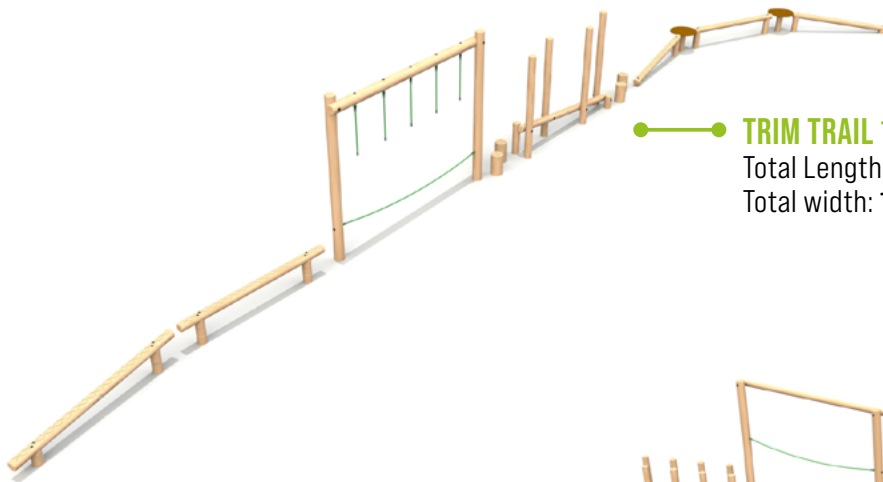

## Trim Trails

● **TRIM TRAIL 1 - £4,999** Excl. VAT  
Total Length: **21m**  
Total width: **1.6m**

### Features:

- Sloping Balance Walk
- Balance Walk
- Drop Rope Traverse
- 200mm Stepping Logs
- Sloping Balance Weave
- Balance Challenge

● **TRAIL 2 - £8,499** Excl. VAT  
Total Length: **21m**  
Total width: **0.64m**

### Features:

- Sloping Balance Walk x2
- Cross Rope
- 200mm Stepping Logs
- Log Rope
- Log Snake
- Rope Walk
- Walk and Stretch

● **TRAIL 3 - £8,499** Excl. VAT  
Total Length: **20m**  
Total Width: **1.3m**