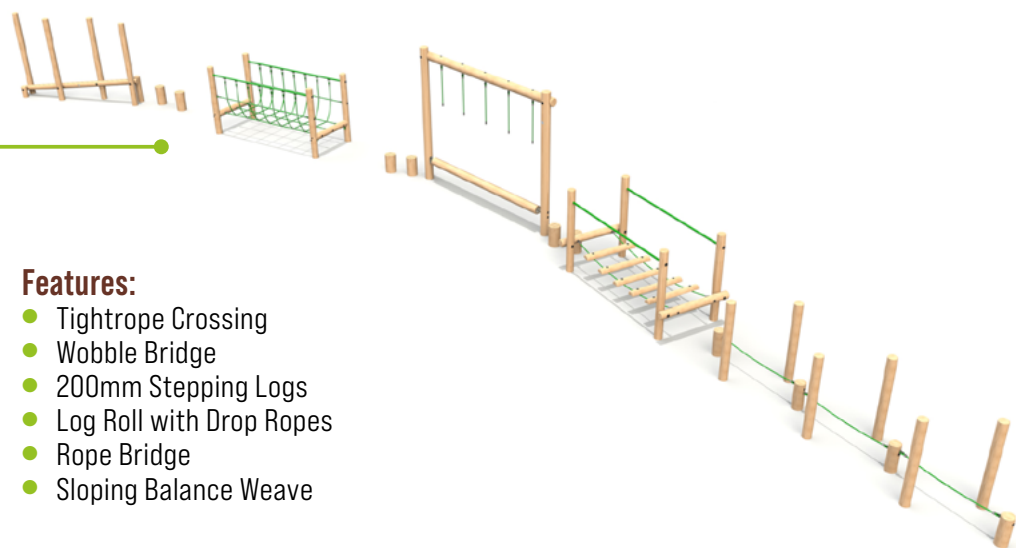

### Features:

- Sloping Balance Walk x2
- Suspension Bridge
- Log Snake
- Log Roll
- 200mm Stepping Logs
- Burma Bridge
- Log Snake Weaver

SCHOOL  
PLAYGROUND  
SPECIALISTS

The School Playground Specialists | Broughton | Chester | CH4 0FX  
info@playgrounds.school | 01244 267685 | schoolplaygroundspecialists.co.uk

# Trim Trails

SCHOOL  
PLAYGROUND  
SPECIALISTS

**TRAIL 4 - £11,499** Excl. VAT  
Total Length: **25.5m**  
Total Width: **1.1m**

**Features:**

- Tightrope Crossing
- Rope Tunnel
- 200mm Stepping Logs
- Balance Walk
- Traverse Weave Combo
- Climb Ladder
- Tarzan Ring Beam

**TRAIL 5 - £12,499** Excl. VAT  
Total Length: **22.9m**  
Total Width: **1.2m**

**Important note**

Rope Bridge has a free fall height greater than 600mm. In order to comply with EN 1176 please allow 1.5m of free space around the Rope Bridge so there are no hard objects in the fall space.

**Features:**

- Tightrope Crossing
- Wobble Bridge
- 200mm Stepping Logs
- Log Roll with Drop Ropes
- Rope Bridge
- Sloping Balance Weave

**TRAIL 6 - £3,499** Excl. VAT  
Total Length: **9.0m**  
Total Width: **0.8m**