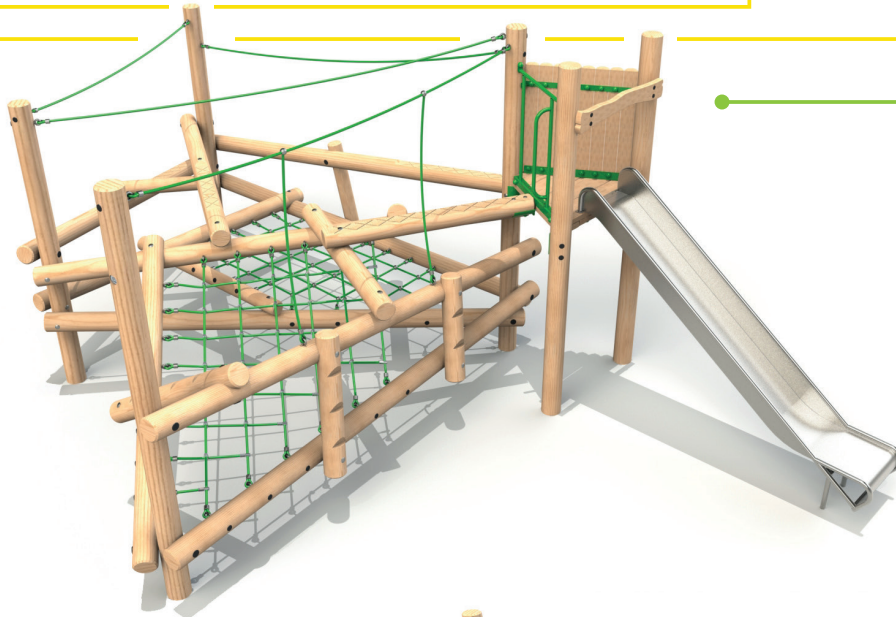

CLAMBERSTACK 3 - £11,815 Excl. VAT
Width: **3982mm**
Height: **2700mm**
Free Fall Height: **1500mm**

- Features:**
- Climbing Posts
 - Climb Nets
 - Scramble Logs
 - Balance Beams
 - Support Ropes
 - Uniquely Patterned Timbers

CLAMBERSTACK 3 WITH STAINLESS STEEL SLIDE

- **£17,065** Excl. VAT
Length: **9979mm**
Width: **9542mm**
Free Fall Height: **1600mm**

Features:

- Climbing Posts
- Climb Nets
- Scramble Logs
- Balance Beams
- Support Ropes
- 1.0 Steel Slide
- Uniquely Patterned Timbers

CLAMBERSTACK 4 - **£11,565** Excl. VAT

Length: **6462mm**
Width: **3126mm**
Height: **2925mm**
Free Fall Height: **1500mm**

Features:

- HDPE Climb Wall
- Climb Nets
- Scramble Logs
- Drop Ropes
- Balance Beams
- Support Ropes
- Uniquely Patterned Timbers

CLAMBERSTACK 5 WITH STAINLESS STEEL SLIDE - **£23,065** Excl. VAT

Length: **10302mm**
Width: **7672mm**
Height: **3000mm**
Free Fall Height: **1800mm**

Pricing includes - Manufacture,
delivery and installation into grass.
*Prices available for hard dig
installation and surfacing if required.