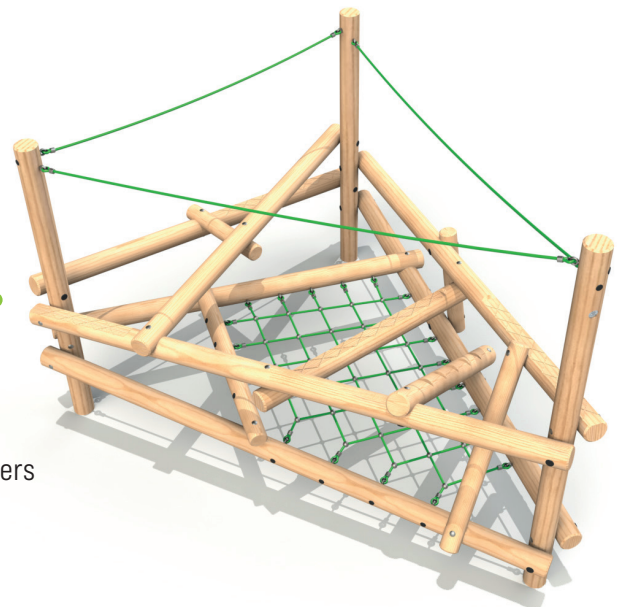

SCHOOL PLAYGROUND SPECIALISTS

SUPPLY & INSTALL OFFERS

ClamberStacks

MIDI - £5,320 Excl. VAT
Length: **6042mm**
Width: **5292mm**
Minimum Safety Surface Area:
23.1m²

- Features:**
- Climb Nets
 - Scramble Logs
 - Balance Beams
 - Support Ropes
 - Uniquely Patterned Timbers

CLAMBERSTACK 2 - £6,499 Excl. VAT
Length: **3965mm**
Width: **3051mm**
Height: **2700mm**
Free Fall Height: **1500mm**

- Features:**
- Climb Net
 - Scramble Logs
 - Balance Beams
 - Support Ropes
 - Uniquely Patterned Timbers

CLAMBERSTACK 3 - £11,815 Excl. VAT
Width: **3982mm**
Height: **2700mm**
Free Fall Height: **1500mm**

- Features:**
- Climbing Posts
 - Climb Nets
 - Scramble Logs
 - Balance Beams
 - Support Ropes
 - Uniquely Patterned Timbers

CLAMBERSTACK 3 WITH STAINLESS STEEL SLIDE

- **£17,065** Excl. VAT
Length: **9979mm**
Width: **9542mm**
Free Fall Height: **1600mm**

Features:

- Climbing Posts
- Climb Nets
- Scramble Logs
- Balance Beams
- Support Ropes
- 1.0 Steel Slide
- Uniquely Patterned Timbers