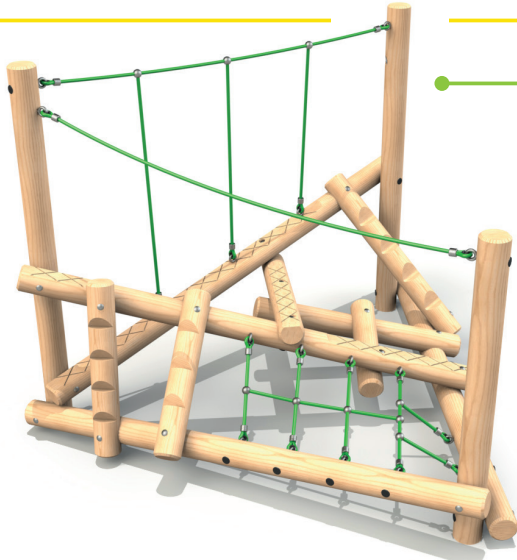

SCHOOL PLAYGROUND SPECIALISTS

SUPPLY & INSTALL OFFERS

ClamberStacks

MIDI - £5,320 Excl. VAT
Length: **6042mm**
Width: **5292mm**
Minimum Safety Surface Area:
23.1m²

- Features:**
- Climb Nets
 - Scramble Logs
 - Balance Beams
 - Support Ropes
 - Uniquely Patterned Timbers

CLAMBERSTACK 2 - £6,499 Excl. VAT
Length: **3965mm**
Width: **3051mm**
Height: **2700mm**
Free Fall Height: **1500mm**

- Features:**
- Climb Net
 - Scramble Logs
 - Balance Beams
 - Support Ropes
 - Uniquely Patterned Timbers

CLAMBERSTACK 3 - £11,815 Excl. VAT
Width: **3982mm**
Height: **2700mm**
Free Fall Height: **1500mm**

- Features:**
- Climbing Posts
 - Climb Nets
 - Scramble Logs
 - Balance Beams
 - Support Ropes
 - Uniquely Patterned Timbers

CLAMBERSTACK 3 WITH STAINLESS STEEL SLIDE

- **£17,065** Excl. VAT
Length: **9979mm**
Width: **9542mm**
Free Fall Height: **1600mm**

Features:

- Climbing Posts
- Climb Nets
- Scramble Logs
- Balance Beams
- Support Ropes
- 1.0 Steel Slide
- Uniquely Patterned Timbers