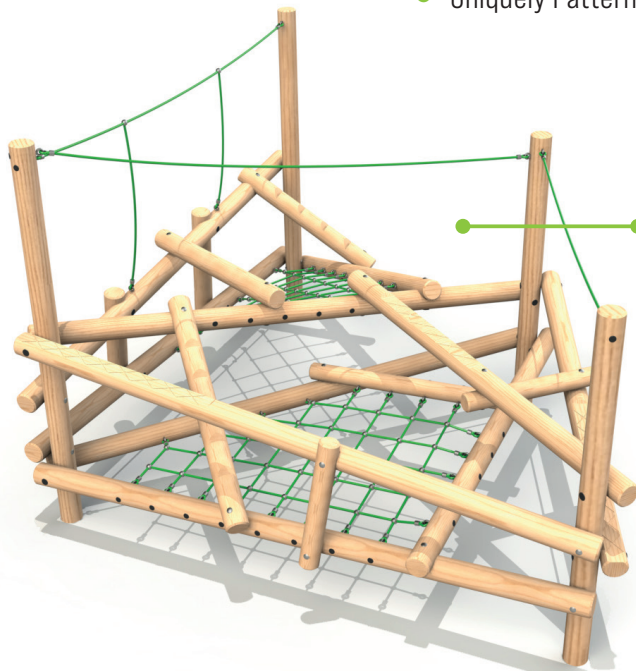

SCHOOL PLAYGROUND SPECIALISTS

SUPPLY & INSTALL OFFERS

ClamberStacks

MIDI - £5,320 Excl. VAT
Length: **6042mm**
Width: **5292mm**
Minimum Safety Surface Area:
23.1m²

- Features:**
- Climb Nets
 - Scramble Logs
 - Balance Beams
 - Support Ropes
 - Uniquely Patterned Timbers

CLAMBERSTACK 2 - £6,499 Excl. VAT
Length: **3965mm**
Width: **3051mm**
Height: **2700mm**
Free Fall Height: **1500mm**

- Features:**
- Climb Net
 - Scramble Logs
 - Balance Beams
 - Support Ropes
 - Uniquely Patterned Timbers

CLAMBERSTACK 3 - £11,815 Excl. VAT
Width: **3982mm**
Height: **2700mm**
Free Fall Height: **1500mm**

- Features:**
- Climbing Posts
 - Climb Nets
 - Scramble Logs
 - Balance Beams
 - Support Ropes
 - Uniquely Patterned Timbers

CLAMBERSTACK 3 WITH STAINLESS STEEL SLIDE

- **£17,065** Excl. VAT
Length: **9979mm**
Width: **9542mm**
Free Fall Height: **1600mm**

Features:

- Climbing Posts
- Climb Nets
- Scramble Logs
- Balance Beams
- Support Ropes
- 1.0 Steel Slide
- Uniquely Patterned Timbers