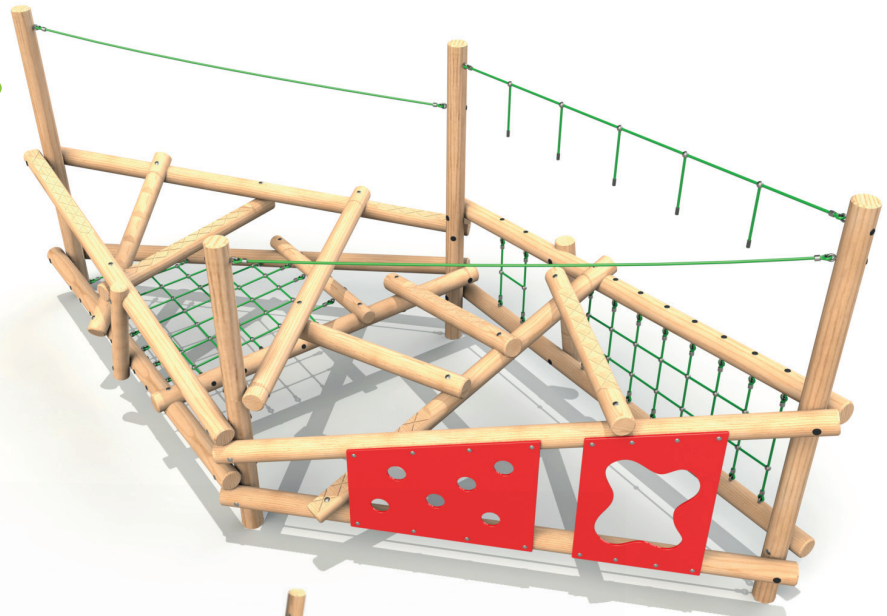

CLAMBERSTACK 3 - £11,815 Excl. VAT
Width: **3982mm**
Height: **2700mm**
Free Fall Height: **1500mm**

- Features:**
- Climbing Posts
 - Climb Nets
 - Scramble Logs
 - Balance Beams
 - Support Ropes
 - Uniquely Patterned Timbers

CLAMBERSTACK 3 WITH STAINLESS STEEL SLIDE

- **£17,065** Excl. VAT
Length: **9979mm**
Width: **9542mm**
Free Fall Height: **1600mm**

Features:

- Climbing Posts
- Climb Nets
- Scramble Logs
- Balance Beams
- Support Ropes
- 1.0 Steel Slide
- Uniquely Patterned Timbers

CLAMBERSTACK 4 - **£11,565** Excl. VAT

Length: **6462mm**
Width: **3126mm**
Height: **2925mm**
Free Fall Height: **1500mm**

Features:

- HDPE Climb Wall
- Climb Nets
- Scramble Logs
- Drop Ropes
- Balance Beams
- Support Ropes
- Uniquely Patterned Timbers

CLAMBERSTACK 5 WITH STAINLESS STEEL SLIDE - **£23,065** Excl. VAT

Length: **10302mm**
Width: **7672mm**
Height: **3000mm**
Free Fall Height: **1800mm**

Pricing includes - Manufacture,
delivery and installation into grass.
*Prices available for hard dig
installation and surfacing if required.