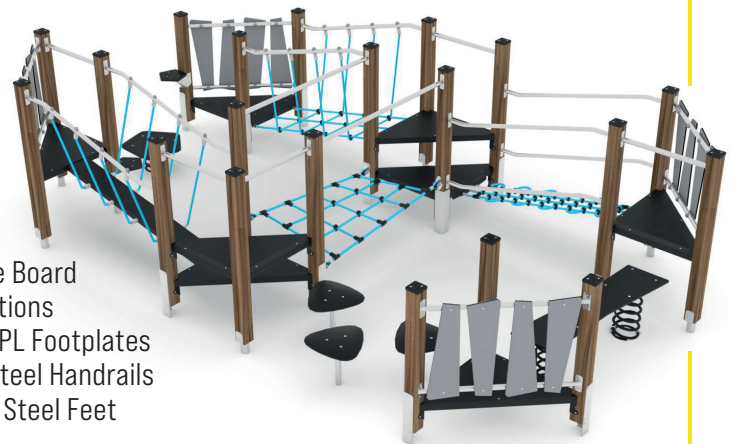

SCHOOL PLAYGROUND SPECIALISTS

SUPPLY & INSTALL OFFERS

Combi Packages

COMBI 1 - (1701) - £11,999 Excl. VAT

Includes Safety Surfacing

Length: **451cm**

Width: **395cm**

Total Height: **343cm**

Safety Zone: **45.1 m²**

Free Fall Height: **200cm**

Features:

- Stainless Steel Slide
- Mini Climbing Wall
- Spherical Window Viewing Platform
- Accessible Steps With Handrail
- Ground Level Moveable Play Panel
- Stainless Steel Construction
- HDPE Weather Resistant Panels

COMBI 2 - (WD1461) - £14,499 Excl. VAT

Length: **535cm**

Width: **306cm**

Total Height: **140cm**

Safety Zone: **44.7m²**

Free Fall Height: **<60cm**

Features:

- Wobbly Bridge
- Steppingstones
- Rope Walkway
- Double Sprung Balance Board
- Ten Individual Play Stations
- Anti-Slip Waterproof HPL Footplates
- Accessible Stainless-Steel Handrails
- Hot Dipped Galvanised Steel Feet

COMBI 3 - (3004-1) - £16,999 Excl. VAT

Length: **570cm**

Width: **170cm**

Total Height: **380cm**

Safety Zone: **33.7m²**

Free Fall Height: **150cm**

Features:

- Stainless Steel Slide
- Climbing Wall
- Net Wobble Bridge
- Role Play Panel
- Maze Play Panel
- Musical Play Panel
- Themed Castle Design
[Other Themes Available]
- Weather Resistant HDPE Panels
- Moveable Educational Panels