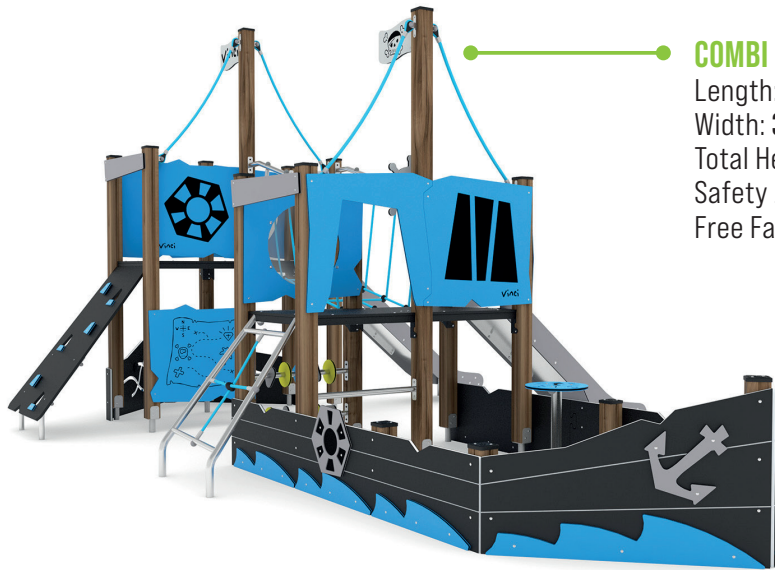

Safety Zone: **45.1 m²**

Free Fall Height: **200cm**

Features:

- Stainless Steel Slide
- Mini Climbing Wall
- Spherical Window Viewing Platform
- Accessible Steps With Handrail
- Ground Level Moveable Play Panel
- Stainless Steel Construction
- HDPE Weather Resistant Panels

COMBI 3 - (3004-1) - £16,999 Excl. VAT

Length: **570cm**

Width: **170cm**

Total Height: **380cm**

Safety Zone: **33.7m²**

Free Fall Height: **150cm**

Features:

- Stainless Steel Slide
- Climbing Wall
- Net Wobble Bridge
- Role Play Panel
- Maze Play Panel
- Musical Play Panel
- Themed Castle Design
[Other Themes Available]
- Weather Resistant HDPE Panels
- Moveable Educational Panels

COMBI 4 - (WD1415) - £16,999 Excl. VAT

Length: **615cm**
Width: **395cm**
Total Height: **290cm**
Safety Zone: **47.5m²**
Free Fall Height: **120cm**

Features:

- Two, Stainless Steel Slides
- Rope Bridge
- Climbing Wall
- Spherical Window Viewing Platform
- Rotating Ship's Wheel
- Educational Panels With Moving Elements
- Themed Ship Design
(Other Themes Available)

COMBI 5 - (1710) - £18,999 Excl. VAT

Includes Safety Surfacing

Length: **451cm**
Width: **395cm**
Total Height: **343cm**
Safety Zone: **45.1m²**
Free Fall Height: **200cm**

Features:

- Twin Stainless Steel Slides
- Stainless Steel Firemen's Pole
- Role Play Panel
- Climbing Wall
- Wobble Bridge
- Double Walled Climbing Tube
- Multi-Level Balance Platforms
- Maze Play Panel
- Moveable Educational Game Panel
- Over & Under Bar