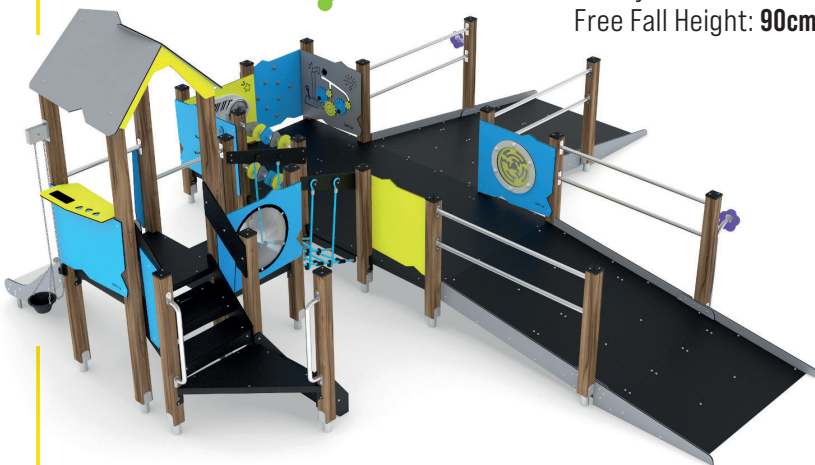

COMBI 4 - (WD1415) - £16,999 Excl. VAT

Length: **615cm**
Width: **395cm**
Total Height: **290cm**
Safety Zone: **47.5m²**
Free Fall Height: **120cm**

Features:

- Two, Stainless Steel Slides
- Rope Bridge
- Climbing Wall
- Spherical Window Viewing Platform
- Rotating Ship's Wheel
- Educational Panels With Moving Elements
- Themed Ship Design
(Other Themes Available)

COMBI 5 - (1710) - £18,999 Excl. VAT

Includes Safety Surfacing

Length: **451cm**
Width: **395cm**
Total Height: **343cm**
Safety Zone: **45.1m²**
Free Fall Height: **200cm**

Features:

- Twin Stainless Steel Slides
- Stainless Steel Firemen's Pole
- Role Play Panel
- Climbing Wall
- Wobble Bridge
- Double Walled Climbing Tube
- Multi-Level Balance Platforms
- Maze Play Panel
- Moveable Educational Game Panel
- Over & Under Bar

COMBI 6 (WD1505) - £18,999 Excl. VAT

Length: **652cm**
Width: **556cm**
Total Height: **277cm**
Safety Zone: **60.9m²**
Free Fall Height: **90cm**

Features:

- Fully Inclusive Wheelchair Accessible Ramps
- Talking Tubes
- Wobble Bridge
- Multi-Platform Steps With Accessible Hand Rails
- Cogs Play Panel
- Spherical Window Viewing Platform
- Inclusive Electronic Musical Play Panel
- Chain Link Drop Bucket
- Educational Panel With Moving Parts
- Numeracy & Literacy Play Panel
- Role Play Panel
- Suitable For 58 Users