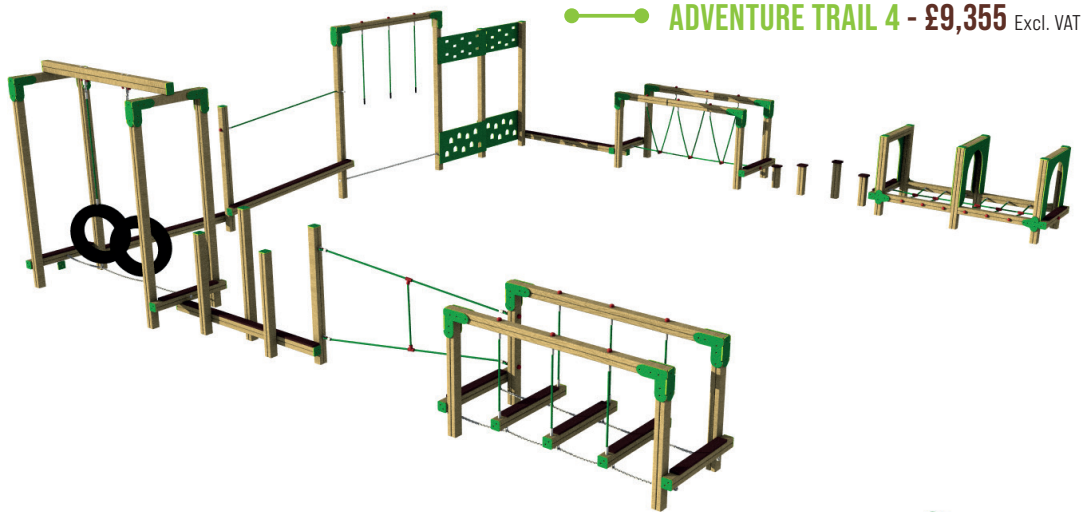

SCHOOL PLAYGROUND SPECIALISTS

SUPPLY & INSTALL OFFERS

Adventure Trails

ADVENTURE TRAIL 1 - £4,455 Excl. VAT

Features:

- Balance Beam (x2)
- Beam Crossing
- Rope Walk
- Double Climbing Wall
- Rope Bridge

ADVENTURE TRAIL 2 - £5,744 Excl. VAT

Features:

- Rope Bridge
- Balance Beam (x2)
- Double Climbing Wall
- Rope Walk
- Beam Crossing
- Tyre Crossing
- Weaving Beam

ADVENTURE TRAIL 3 - £7,999 Excl. VAT

Features:

- Rope Bridge
- Balance Beam (x2)
- Double Climbing Wall
- Rope Walk
- Beam Crossing
- Tyre Crossing
- Weaving Beam
- Parallel Rope Walk
- Log Walk

ADVENTURE TRAIL 4 - £9,355 Excl. VAT

Features:

- Arch Net Tunnel
- Stepping Logs
- Rope Bridge
- Balance Beam (x2)
- Double Climbing Wall
- Rope Walk
- Beam Crossing
- Tyre Crossing
- Weaving Beam
- Parallel Rope Walk
- Log Walk

ADVENTURE TRAIL 5 - £10,329 Excl. VAT

Features:

- Double Timber Climbing Wall
- Parallel Rope Walk (x2)
- Arch Net Tunnel
- Stepping Logs
- Rope Bridge
- Balance Beam (x3)
- Double Climbing Wall
- Rope Walk
- Beam Crossing
- Weaving Beam
- Log Walk