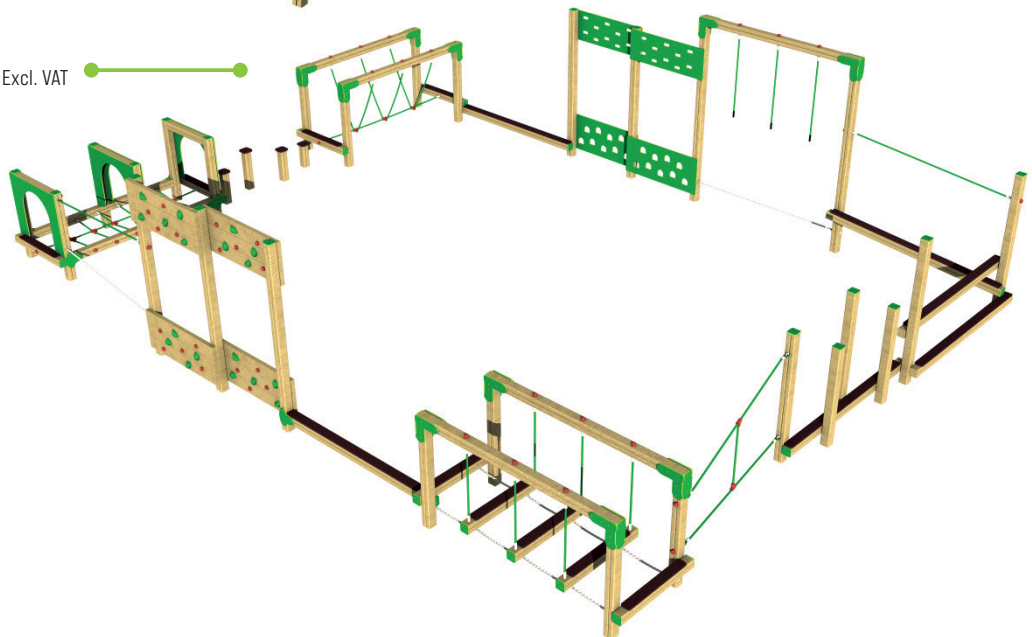

ADVENTURE TRAIL 4 - £9,355 Excl. VAT

Features:

- Arch Net Tunnel
- Stepping Logs
- Rope Bridge
- Balance Beam (x2)
- Double Climbing Wall
- Rope Walk
- Beam Crossing
- Tyre Crossing
- Weaving Beam
- Parallel Rope Walk
- Log Walk

ADVENTURE TRAIL 5 - £10,329 Excl. VAT

Features:

- Double Timber Climbing Wall
- Parallel Rope Walk (x2)
- Arch Net Tunnel
- Stepping Logs
- Rope Bridge
- Balance Beam (x3)
- Double Climbing Wall
- Rope Walk
- Beam Crossing
- Weaving Beam
- Log Walk

ADVENTURE TRAIL 6 - £11,756 Excl. VAT

Features:

- Scramble Net
- Double Timber Climbing Wall
- Parallel Rope Walk (x2)
- Arch Net Tunnel
- Stepping Logs
- Rope Bridge
- Balance Beam (x3)
- Double Climbing Wall
- Rope Walk
- Beam Crossing
- Tyre Crossing
- Weaving Beam
- Log Walk