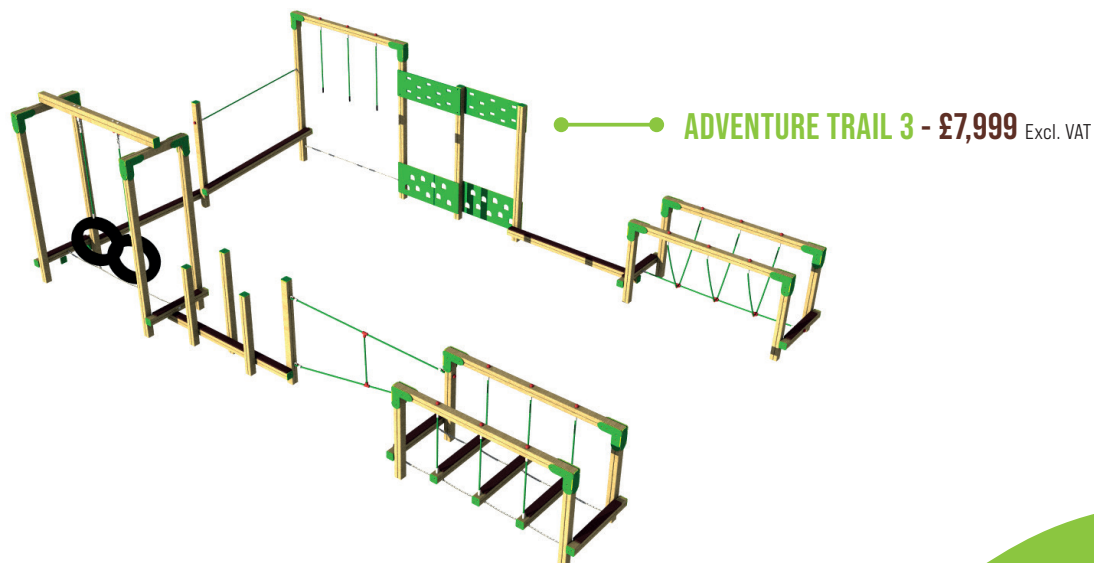

SCHOOL PLAYGROUND SPECIALISTS

SUPPLY & INSTALL OFFERS

Adventure Trails

ADVENTURE TRAIL 1 - £4,455 Excl. VAT

Features:

- Balance Beam (x2)
- Beam Crossing
- Rope Walk
- Double Climbing Wall
- Rope Bridge

ADVENTURE TRAIL 2 - £5,744 Excl. VAT

Features:

- Rope Bridge
- Balance Beam (x2)
- Double Climbing Wall
- Rope Walk
- Beam Crossing
- Tyre Crossing
- Weaving Beam

ADVENTURE TRAIL 3 - £7,999 Excl. VAT

Features:

- Rope Bridge
- Balance Beam (x2)
- Double Climbing Wall
- Rope Walk
- Beam Crossing
- Tyre Crossing
- Weaving Beam
- Parallel Rope Walk
- Log Walk

ADVENTURE TRAIL 4 - £9,355 Excl. VAT

Features:

- Arch Net Tunnel
- Stepping Logs
- Rope Bridge
- Balance Beam (x2)
- Double Climbing Wall
- Rope Walk
- Beam Crossing
- Tyre Crossing
- Weaving Beam
- Parallel Rope Walk
- Log Walk

ADVENTURE TRAIL 5 - £10,329 Excl. VAT

Features:

- Double Timber Climbing Wall
- Parallel Rope Walk (x2)
- Arch Net Tunnel
- Stepping Logs
- Rope Bridge
- Balance Beam (x3)
- Double Climbing Wall
- Rope Walk
- Beam Crossing
- Weaving Beam
- Log Walk