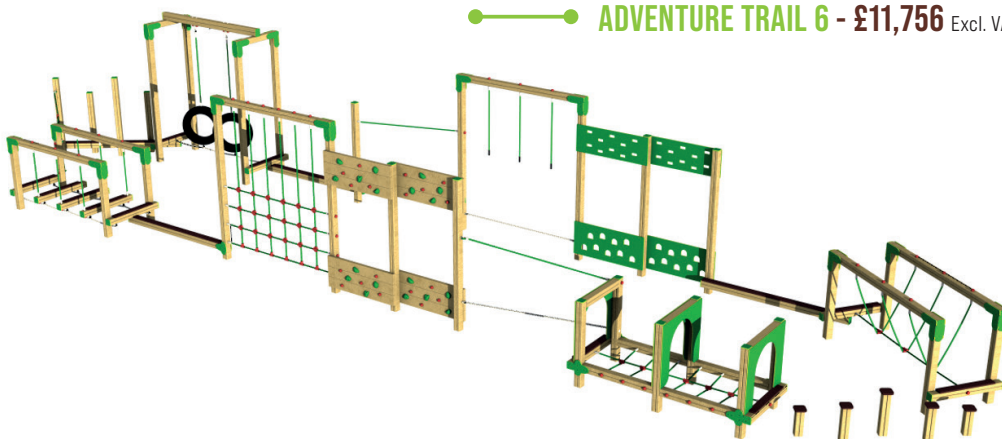

ADVENTURE TRAIL 4 - £9,355 Excl. VAT

Features:

- Arch Net Tunnel
- Stepping Logs
- Rope Bridge
- Balance Beam (x2)
- Double Climbing Wall
- Rope Walk
- Beam Crossing
- Tyre Crossing
- Weaving Beam
- Parallel Rope Walk
- Log Walk

ADVENTURE TRAIL 5 - £10,329 Excl. VAT

Features:

- Double Timber Climbing Wall
- Parallel Rope Walk (x2)
- Arch Net Tunnel
- Stepping Logs
- Rope Bridge
- Balance Beam (x3)
- Double Climbing Wall
- Rope Walk
- Beam Crossing
- Weaving Beam
- Log Walk

ADVENTURE TRAIL 6 - £11,756 Excl. VAT

Features:

- Scramble Net
- Double Timber Climbing Wall
- Parallel Rope Walk (x2)
- Arch Net Tunnel
- Stepping Logs
- Rope Bridge
- Balance Beam (x3)
- Double Climbing Wall
- Rope Walk
- Beam Crossing
- Tyre Crossing
- Weaving Beam
- Log Walk